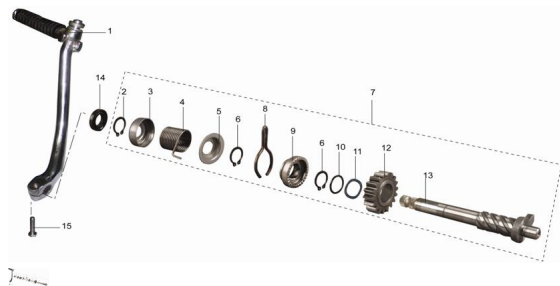

GRUPO PATADA DE ARRANQUE

Rating: Not Rated Yet

Price:

Variant price modifier:

Base price with tax:

Price with discount:

Salesprice with discount:

Sales price:

Sales price without tax:

Discount:

Tax amount:

[Ask a question about this product](#)

Description

Ref.	Título	Código
1	Starting arm combination	111-WA1-82000
2	Kick crank ass	111-ZA1-82000
3	Shaft Circlip	111-BYGK1140
4	Spring Cover	111-ZA1-81040
5	Torsion	111-ZA1-81070
6	Spring Cover	111-ZA1-81040
7	Shaft Circlip	111-BYGK1140
8	Recoil starter	111-ZA1-81000
9	Torsion	111-ZA1-81070
10	Ratchet	111-CY80-0106
11	Ratchet	111-CY80-0106
12	Ratchet	111-CY80-0106
13	Kick gear	111-ZA1-81030
14	Start-axis combinations	111-ZA1-81100
15	SEAL	111-ZA1-80100