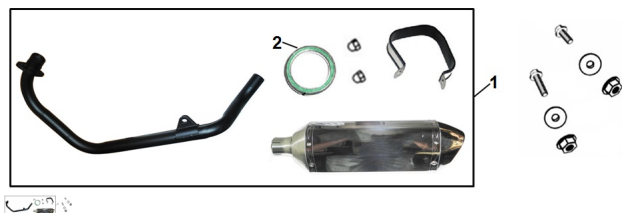

## GRUPO CAÑO DE ESCAPE

Rating: Not Rated Yet

**Price:**

Variant price modifier:

Base price with tax:

Price with discount:

Salesprice with discount:

Sales price:

Sales price without tax:

Discount:

Tax amount:

[Ask a question about this product](#)

Description	Ref.	Título	Código
	1		201-18300
	2	JUNTA DE ESCAPE	