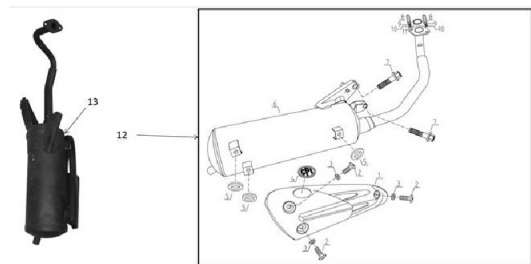

GRUPO CAÑO DE ESCAPE

Rating: Not Rated Yet

Price:

Variant price modifier:

Base price with tax:

Price with discount:

Salesprice with discount:

Sales price:

Sales price without tax:

Discount:

Tax amount:

[Ask a question about this product](#)

Description

	Ref.	Título	Código
1		CUBRE SILENCIADOR	137-10327-20
3		ARANDELA PLANA 6X16X1	137-80055
5		BUJE SEPARADOR 6X16X1	137-80060
6		ESCAPE	137-10327-21
11		JUNTA DE ESCAPE	137-80050
12		ESCAPE ARMADO STYLER 125 EXCLUSIVE	137-800-6
13		ESCAPE ARMADO STYLER 50 EXCLUSIVE	171-80000