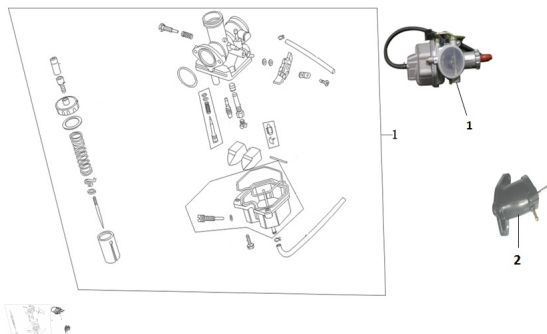

GRUPO CARBURADOR (RX 200 NAKED, RX 200 NAKED E, RX 200 R, RX 200 RE)

Rating: Not Rated Yet

Price:

Variant price modifier:

Base price with tax:

Price with discount:

Salesprice with discount:

Sales price:

Sales price without tax:

Discount:

Tax amount:

[Ask a question about this product](#)

Description	Ref.	Título	Código
	1		138-17002
	2	EMPALME	177-18042