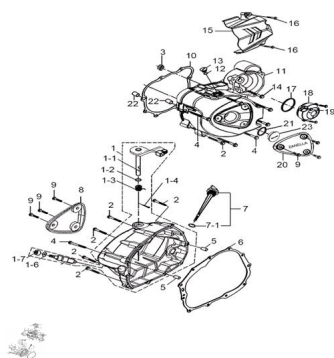

GRUPO CARTER

Rating: Not Rated Yet

Price:

Variant price modifier:

Base price with tax:

Price with discount:

Salesprice with discount:

Sales price:

Sales price without tax:

Discount:

Tax amount:

[Ask a question about this product](#)

Description

Ref.	Título	Código
	CARTER LADO EMB RAGUE	103-11034
	VARILLA MEDIDOR DE ACEITE	103-9259
1	CARTER LADO EMB RAGUE	103-11034
2	TORNILLO	103-1547
3		103-9263
4	TORNILLO	103-1547
5	PERNO	103-9206