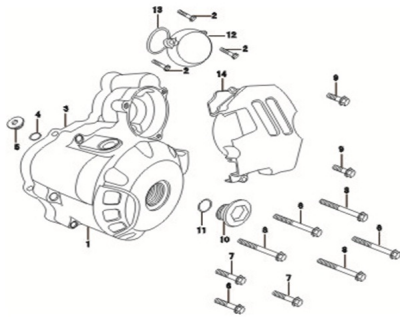

GRUPO CÁRTER IZQUIERDO

Rating: Not Rated Yet

Price:

Variant price modifier:

Base price with tax:

Price with discount:

Salesprice with discount:

Sales price:

Sales price without tax:

Discount:

Tax amount:

[Ask a question about this product](#)

Description	Ref.	Título	Código
	1	TAPA SEM ICARTER	176-11040
	2	TORNILLO M6 L=20	176-38014
	3	JUNTA CARCAZA FRONTAL	176-11042
	4	RETEN DE ACEITE