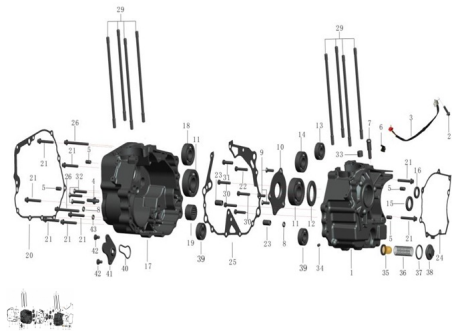

GRUPO CARTER

Rating: Not Rated Yet

Price:

Variant price modifier:

Base price with tax:

Price with discount:

Salesprice with discount:

Sales price:

Sales price without tax:

Discount:

Tax amount:

[Ask a question about this product](#)

Description	Ref.	Título	Código
	1		
	2	TORNILLO M8X68	
	3		100-3170
	4	PERNO DE CAMBIOS	
	5	guia 8x14	100-2001
	6	SOPORTE