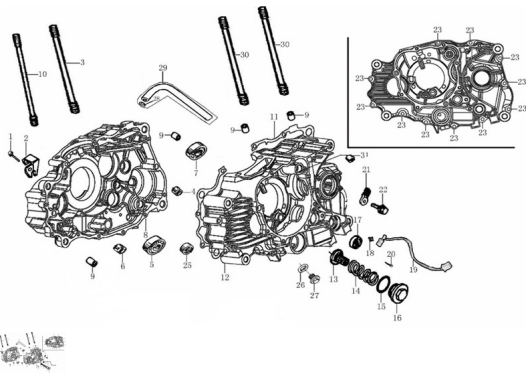

GRUPO CÁRTER

Rating: Not Rated Yet

Price:

Variant price modifier:

Base price with tax:

Price with discount:

Salesprice with discount:

Sales price:

Sales price without tax:

Discount:

Tax amount:

[Ask a question about this product](#)

Description	Ref.	Título	Código
	1	TORNILLO M6x20	195-B1667
	2	SOPORTE DEL CABLE EM BRAGUE	195-22422
	3		195-91101
	4		195-92102
	5		195-92102
	6		195-92102