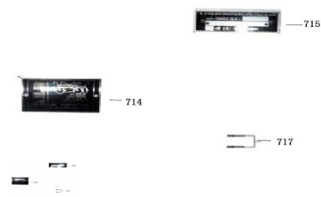

GRUPO CHAPAS CARACTERISTICAS

Rating: Not Rated Yet

Price:

Variant price modifier:

Base price with tax:

Price with discount:

Salesprice with discount:

Sales price:

Sales price without tax:

Discount:

Tax amount:

[Ask a question about this product](#)

Description

	Ref.	Título		Código
714		PRECAUCION CONTRAMANIPULACION	189-87226	
715		CHAPA CARACTERISTICA	189-87227	
717		REMACHE 3.2*9.8	189-99851