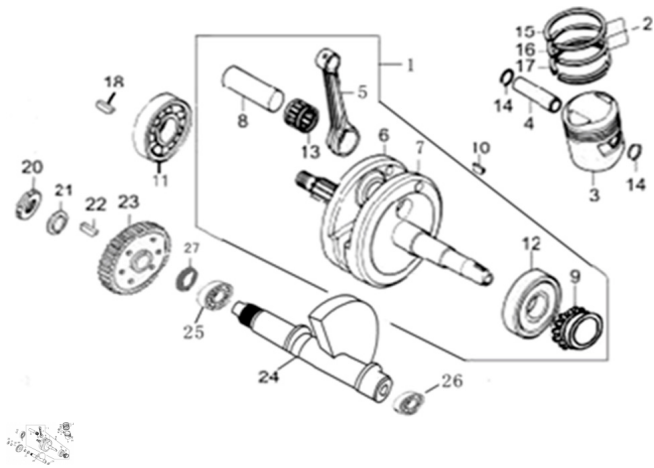

GRUPO CIGÜEÑAL

Rating: Not Rated Yet

Price:

Variant price modifier:

Base price with tax:

Price with discount:

Salesprice with discount:

Sales price:

Sales price without tax:

Discount:

Tax amount:

[Ask a question about this product](#)

Description	POS.	CODIGO	DESCRIPCION	DESCRIPTION	CANT
	1	231-13100	CONJUNTO CIGÜEÑAL	Crankshaft & Connecting Rod	1
	2	231-13300	KIT AROS PISTON	Piston Ring Set	1
	3	231-13211	PISTON D=62	Piston	1
	4	231-13221	PERNO PISTON D=13	Piston Pin	1
	5	231-13131	BIELA	Connecting Rod	1
	23	231-13610	ENGRANAJE DEL BALANCEADOR	Shaft, balanced	1
	24	231-GB/T190	BALANCEADOR	Bearing, 6202	1