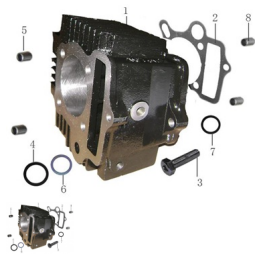

## GRUPO CILINDRO

Rating: Not Rated Yet

**Price:**

Variant price modifier:

Base price with tax:

Price with discount:

Salesprice with discount:

Sales price:

### Description

	Ref.	Título	Código
1		CILINDRO	40-15A1012112
2		JUNTA BASE CILINDRO	40-15A1012121
3		TORNILLO M6 X 23	40-GB/T 29.2
4		ARANDELA	40-15A1012135
5		PERNO GUIA 8 X 14	40-15A1012218
6		ORING 14.5 X 2.5 N°1	40-15A1012133
7		ORING 11.6 X 3.1 N°2	40-15A1012134
8		PERNO DE GUIA 8 X 12	40-15A1011318