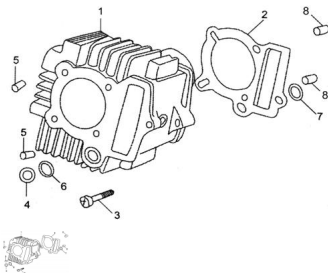

GRUPO CILINDRO

Rating: Not Rated Yet

Price:

Variant price modifier:

Base price with tax:

Price with discount:

Salesprice with discount:

Sales price:

Sales price without tax:

Discount:

Tax amount:

[Ask a question about this product](#)

Description	Ref.	Título	Código
	1	CILINDRO (SOL)	250301200
	1	CILINDRO (ZB 110D / SEXY 110)	10-12112
	2	JUNTA BASE CILINDRO	250301210
	4		250301235
	5	PERNO GUIA 8 X 14	250301215
	6	ORING 14.5 X 2.5 N°1	250301220
	7	ORING	250301225