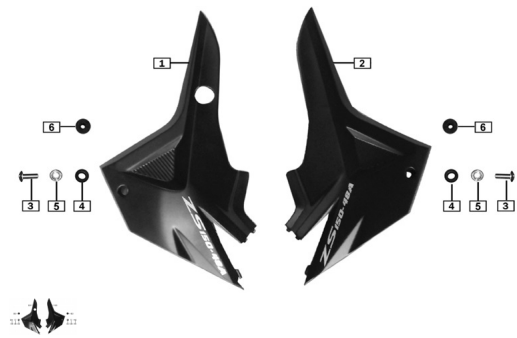

GRUPO COBERTORES LATERALES

Rating: Not Rated Yet

Price:

Variant price modifier:

Base price with tax:

Price with discount:

Salesprice with discount:

Sales price:

Sales price without tax:

Discount:

Tax amount:

[Ask a question about this product](#)

Description	Ref.	Título	Código
	1		195-63301
	2		195-63332
	3	TORNILLO M6x16	195-9A118
	4	GOMA DE ANCLAJE	195-6222A
	5		195-91302
	6		195-63342