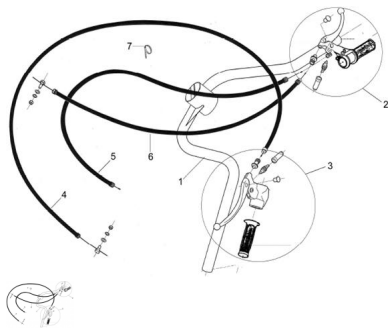

GRUPO COMANDOS

Rating: Not Rated Yet

Price:

Variant price modifier:

Base price with tax:

Price with discount:

Salesprice with discount:

Sales price:

Sales price without tax:

Discount:

Tax amount:

[Ask a question about this product](#)

Description

	Ref.	Título	Código
1		Conjunto manubrio Crazy gris	R110602001FN
2		C. Comando acelerador c/stop	R230603001
3		C. Comando freno trasero c/stop	R230601000
4		C. Cable freno trasero	R110604000
5		C. Cable acelerador	R110601040
6		C. Cable freno delantero	R281105000
7		Cinta sujeción cables.	R461107010