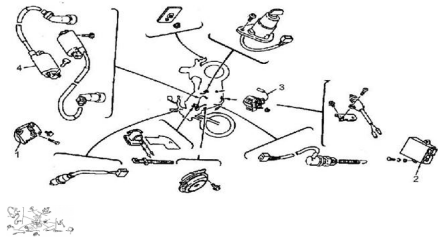

GRUPO COMPONENTES SISTEMA ELECTRICO

Rating: Not Rated Yet

Price:

Variant price modifier:

Base price with tax:

Price with discount:

Salesprice with discount:

Sales price:

Sales price without tax:

Discount:

Tax amount:

[Ask a question about this product](#)

| Description | Ref. | Título | Código |
|-------------|------|----------------------------|----------|
| | 1 | | 75-31600 |
| | 2 | | 75-34400 |
| | 3 | RELAY DE | 75-34600 |
| | 4 | BOBINA DE ENCEN DIDO | 75-34500 |