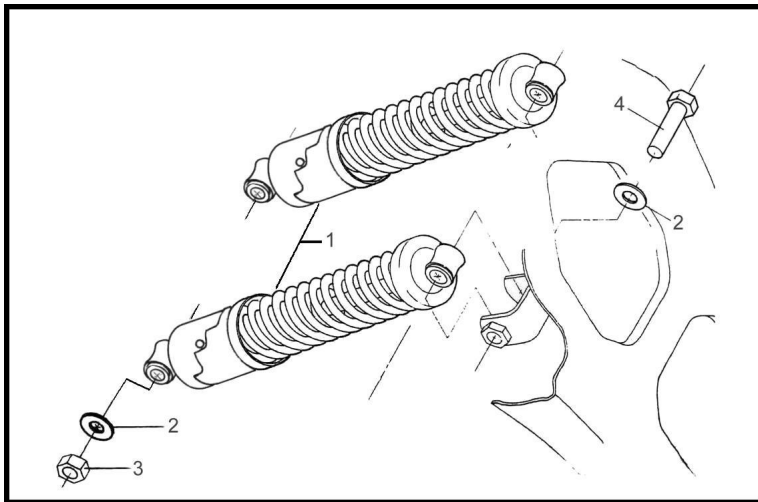

GRUPO CONJUNTO AMORTIGUADOR

Rating: Not Rated Yet

Price:

Variant price modifier:

Base price with tax:

Price with discount:

Salesprice with discount:

Sales price:

Sales price without tax:

Discount:

Tax amount:

[Ask a question about this product](#)

Description

	Ref.	Título	Código
1		Amortiguador Hidráulico 4T	R250203000
2		ARANDELA PLANA Ø 10	R100410
3		TUERCA HEXAGONAL M10	R600810
4		TORNILLO CABEZA HEXAGONAL M10 X 35	R513510