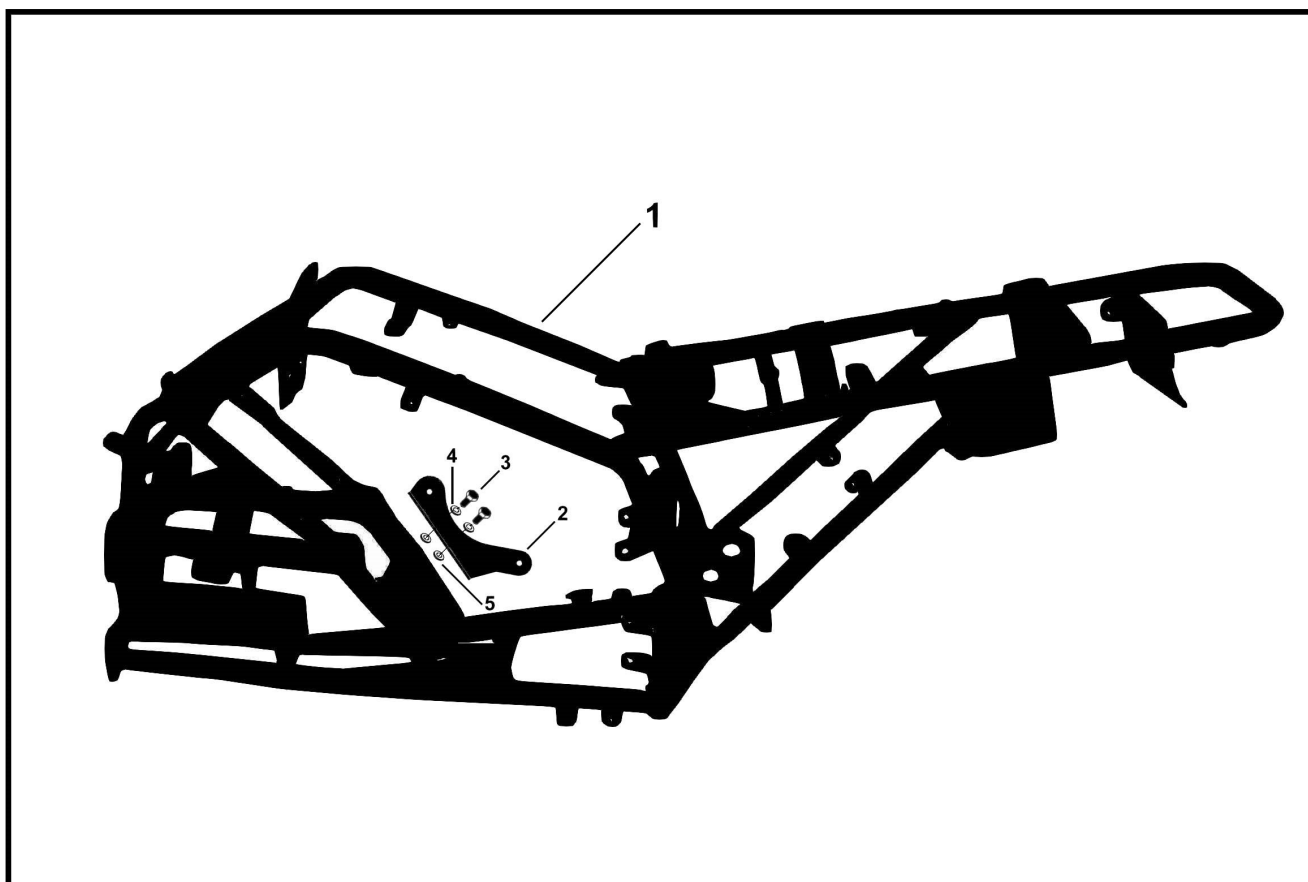

GRUPO CONJUNTO CHASIS

Rating: Not Rated Yet

Price:

Variant price modifier:

Base price with tax:

Price with discount:

Salesprice with discount:

Sales price:

Sales price without tax:

Discount:

Tax amount:

[Ask a question about this product](#)

ESTRUCTURA : GRUPO CONJUNTO CHASIS

Description	Ref.	Título	Código
	1	C. CHASIS	
	2	C. SOPORTE INFERIOR MOTOR NEGRO FN	
	3	TORNILLO CAB. HEX AGONAL M8X30 CINCADO DORADO	R513008D
	4		R100408D
	5	TUERCA H