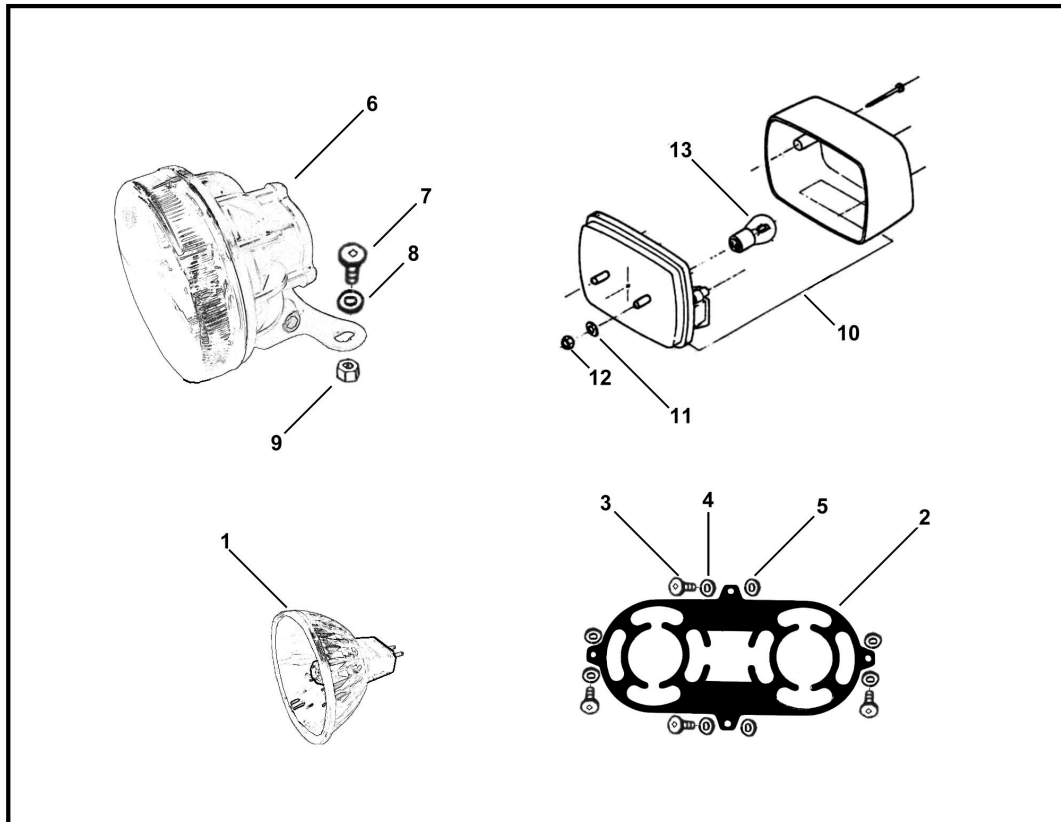

GRUPO CONJUNTO FAROL DELANTERO

Rating: Not Rated Yet

Price:

Variant price modifier:

Base price with tax:

Price with discount:

Salesprice with discount:

Sales price:

Sales price without tax:

Discount:

Tax amount:

[Ask a question about this product](#)

Description	Ref.	Título	Código
	1	FAROL DE LANTERO DICROICA 12V 35W	
	2	CHAPA DE SUJECION FAROLES	
	3	TORNILLO ALLEN M3 X 16 CINCADO DORADO	R301603D
	4		R100103D
	5		R200103D
	6	FAROL DE LANTERO IODO 12V 20W	
	7	TORNILLO ALLEM CABEZA FRESADA M6 X 15	
	8		R100306D
	9	TUERCA H	
	10	FAROL TRASERO 12V 5/10W	
	11		R100306D
	12	TUERCA H	
	13	Lámpara biluz 12V 5/10W