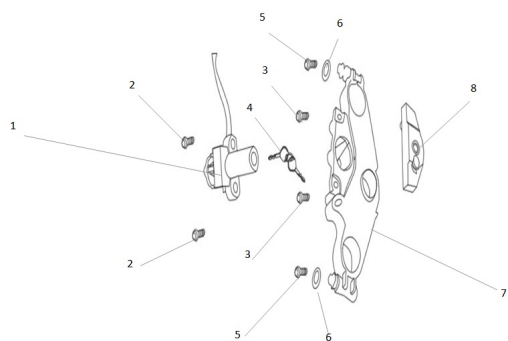

## GRUPO CRUCETA SUPERIOR

Rating: Not Rated Yet

**Price:**

Variant price modifier:

Base price with tax:

Price with discount:

Salesprice with discount:

Sales price:

Sales price without tax:

Discount:

Tax amount:

[Ask a question about this product](#)

Description	Ref.	Título	Código
	1	TAMBOR DE	193-80890
	7	CRUCETA SUPERIOR	193-80920