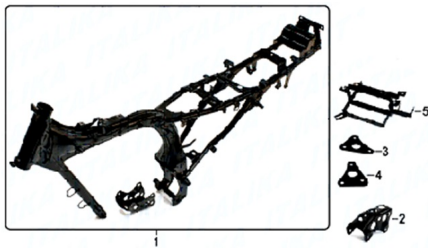

## GRUPO CUADRO

Rating: Not Rated Yet

**Price:**

Variant price modifier:

Base price with tax:

Price with discount:

Salesprice with discount:

Sales price:

Sales price without tax:

Discount:

Tax amount:

[Ask a question about this product](#)

Description	Ref.	Título	Código
	1	CUADRO CG	
	1.1	CUADRO	159-30001
	2	SOPORTE MOTOR	
	3	PLACA DE	
	4	PLACA DE	
	5	SOPORTE BATERIA	