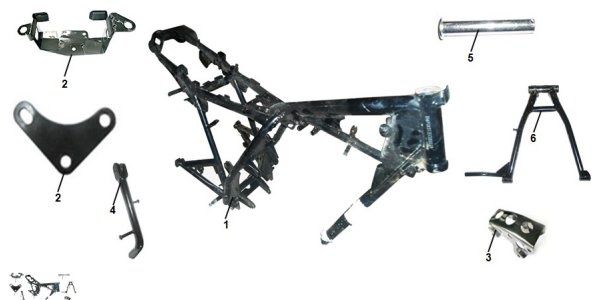

## GRUPO CUADRO

Rating: Not Rated Yet

**Price:**

Variant price modifier:

Base price with tax:

Price with discount:

Salesprice with discount:

Sales price:

Sales price without tax:

Discount:

Tax amount:

[Ask a question about this product](#)

Description	Ref.	Título	Código
	1		197-30012
	2	SOPORTE SUPERIOR MOTOR	197-30004
	3	SOPORTE FRONTAL MOTOR	197-30002
	4	SOSTEN LATERAL	197-31188
	5	EJE CABA LLETE	197-38092
	6		197-31197
	7	SOPORTE BATERIA	197-27114