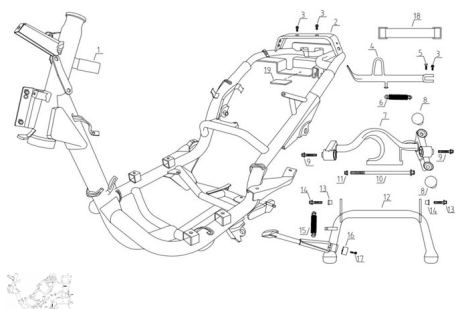

GRUPO CUADRO

Rating: Not Rated Yet

Price:

Variant price modifier:

Base price with tax:

Price with discount:

Salesprice with discount:

Sales price:

Sales price without tax:

Discount:

Tax amount:

[Ask a question about this product](#)

Description

	Ref.	Título		Código
1		CUADRO		137-800115
2		MONTAJE TANQUE DE COMBUSTIBLE		137-800120
4		SOSTEN LATERAL		137-10127-6
6		RESORTE SOSTEN LATERAL		137-10127-96
7		SOPORTE MOTOR		137-10127-7
12		CABALLETE		137-10127-8
13		BUJE CABALLETE		137-800125
16		TOPE DE GOMA		137-800130
18		BANDA SUJECION DE BATERIA		137-10527-2