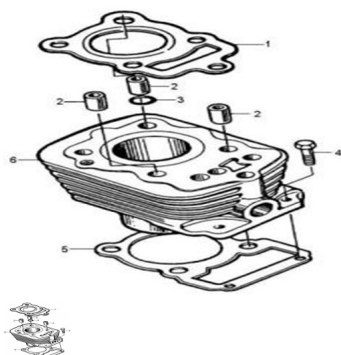

## GRUPO CUERPO DEL CILINDRO

Rating: Not Rated Yet

**Price:**

Variant price modifier:

Base price with tax:

Price with discount:

Salesprice with discount:

Sales price:

Sales price without tax:

Discount:

Tax amount:

[Ask a question about this product](#)

Description	Ref.	Título	Código
	1	JUNTA DE LA CABEZA DE CILINDRO	176-12015
	2	PERNO D=10 L=14	176-38060
	3	RETEN	
	4	TORNILLO M6 L=22	
	5	JUNTA DEL CILINDRO	176-12005
	6	CILINDRO	176-12002