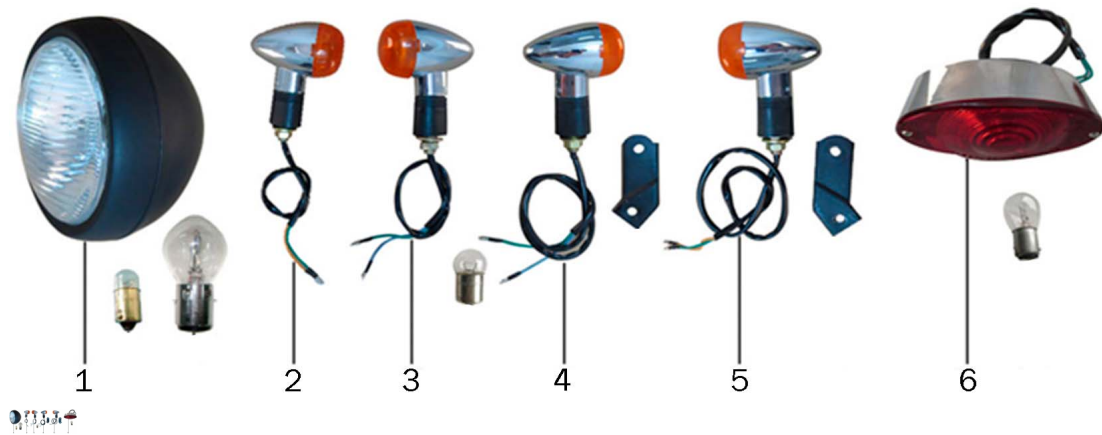

## GRUPO DE FAROLES

Rating: Not Rated Yet

**Price:**

Variant price modifier:

Base price with tax:

Price with discount:

Salesprice with discount:

Sales price:

Sales price without tax:

Discount:

Tax amount:

[Ask a question about this product](#)

Description	POS.	CODIGO	DESCRIPCION	DESCRIPTION	CANT
	1	231-33100	FAROL DELANTERO	Headlight Assy	1
	2	231-33510	GIRO DELANTERO IZQUIERDO	Winker, Front, LH	1
	3	231-33520	GIRO DELANTERO DERECHO	Winker, Front, RH	1
	4	231-33610	GIRO TRASERO IZQUIERDO	Signal Assy.,Left Rear Turn	1
	5	231-33620	GIRO TRASERO DERECHO	Signal Assy.,Right Rear Turn	1
	6	231-33700	FAROL TRASERO	Light Unit,Tail	1