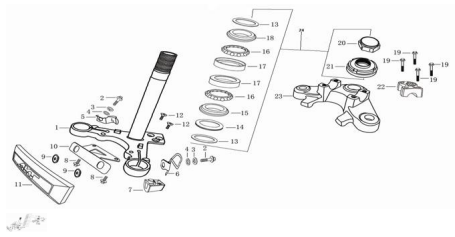

GRUPO DIRECCION

Rating: Not Rated Yet

Price:

Variant price modifier:

Base price with tax:

Price with discount:

Salesprice with discount:

Sales price:

Sales price without tax:

Discount:

Tax amount:

[Ask a question about this product](#)

Description	Ref.	Título	Código
	1	CRUCETA CON CAÑO VELA	93-31013
	2	TORNILLO M8X70	93-38014
	3		93-38046
	4		93-38045
	5	FIJADOR	93-38094
	6	FIJADOR	93-38094
	7	TRABA DE	93-31017
	8	TORNILLO M8X70	93-38014
	9	ORING AM	93-38089