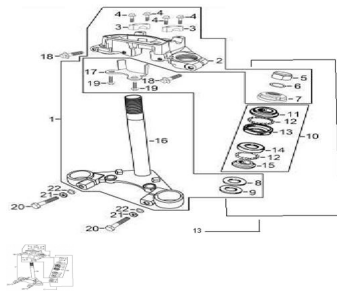

GRUPO DIRECCION

Rating: Not Rated Yet

Price:

Variant price modifier:

Base price with tax:

Price with discount:

Salesprice with discount:

Sales price:

Sales price without tax:

Discount:

Tax amount:

[Ask a question about this product](#)

Description	Ref.	Título	Código
	1	KIT CRUCETA CON CAÑO VELA Y CRISTO SUPERIOR	
	2	CRISTO SUPERIOR	82-31018
	3	HERRAJE SUJETA	82-31020
	4	TORNILLO M5X30	82-38014
	5	TUERCA CUBETA	82-31026