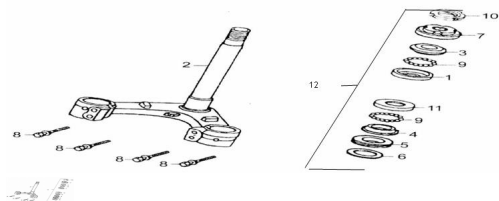

GRUPO DIRECCION

Rating: Not Rated Yet

Price:

Variant price modifier:

Base price with tax:

Price with discount:

Salesprice with discount:

Sales price:

Sales price without tax:

Discount:

Tax amount:

[Ask a question about this product](#)

Description

	Ref.	Título		Código
1		CUBETA TUBO GIRO		10-51712
2		CRUCETA CON CAÑO VELA		10-51210
3		CUBETA SUPERIOR		10-51711
4		CUBETA INFERIOR		10-51714
5		GUARDAPOLVO HORQUILLA		10-51221
6		ARANDELA INFERIOR		10-51222
7		TUERCA AJUSTABLE		10-51223
8		TORNILLO M10 X 1.25 X 45		10-GB5787-86-3
9		JAULA PORTA BOLILLAS		10-51715
10		TUERCA AUTOBLOQUEANTE SUJECCION CUBETA		10-51225
12		KIT MOVIMIENTO DIRECCION ZB110D		10-900-1