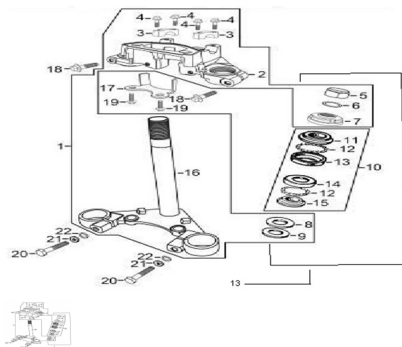

GRUPO DIRECCION

Rating: Not Rated Yet

Price:

Variant price modifier:

Base price with tax:

Price with discount:

Salesprice with discount:

Sales price:

Sales price without tax:

Discount:

Tax amount:

[Ask a question about this product](#)

Description	Ref.	Título	Código
	1	KIT CRUCETA CON CAÑO VELA Y CRISTO SUPERIOR	
	2	CRISTO SUPERIOR	82-31018
	3	HERRAJE SUJETA	82-31020
	4	TORNILLO M5X30	82-38014
	5	TUERCA CUBETA	82-31026