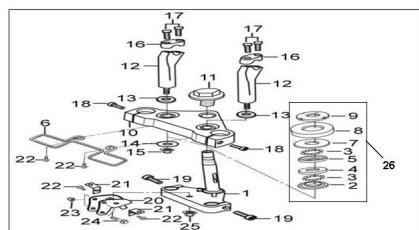

GRUPO DIRECCION

Rating: Not Rated Yet

Price:

Variant price modifier:

Base price with tax:

Price with discount:

Salesprice with discount:

Sales price:

Sales price without tax:

Discount:

Tax amount:

[Ask a question about this product](#)

Description	Ref.	Título	Código
	1	CRUCETA CON CAÑO VELA	75-51210
	2	CUBETA INFERIOR	75-51954
	3	JAULA BOLILLA	
	4	PISTA SUP	75-51953
	5	PISTA JAULA SUPERIOR	75-51952
	6	SOPORTE	75-56761