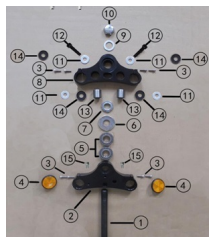

GRUPO DIRECCION

Rating: Not Rated Yet

Price:

Variant price modifier:

Base price with tax:

Price with discount:

Salesprice with discount:

Sales price:

Sales price without tax:

Discount:

Tax amount:

[Ask a question about this product](#)

Description	Ref.	Título	Código
	1	Caño vela	157-30008
	2	Cruceta inferior	157-30009
	3	Tornillo M6x25	157-80008
	4	Reflectores delanteros	157-20025
	5		157-50005
	6	Arandela	157-50006
	7	Tuerca aut	157-50007
	8	Cruceta superior	157-30237
	9	Arandela	157-50008
	10	Tuerca M25x1x17	157-50009