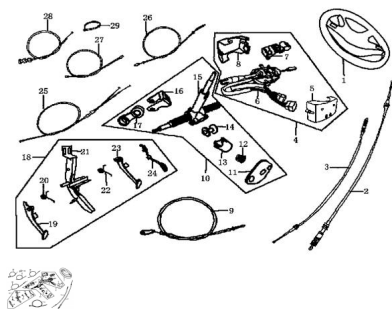

GRUPO DIRECCION

Rating: Not Rated Yet

Price:

Variant price modifier:

Base price with tax:

Price with discount:

Salesprice with discount:

Sales price:

Sales price without tax:

Discount:

Tax amount:

[Ask a question about this product](#)

Description	Ref.	Título	Código
	1	VOLANTE	109-32057
	2	CABLE REVERSA	109-19278
	3	CABLE REVERSA	109-19278
	4	SWITCH C	109-66192
	9	CABLE FRENO DE MANO	109-29207
	10		109-32054
	18		109-29363
	25	CABLE AC	109-17121