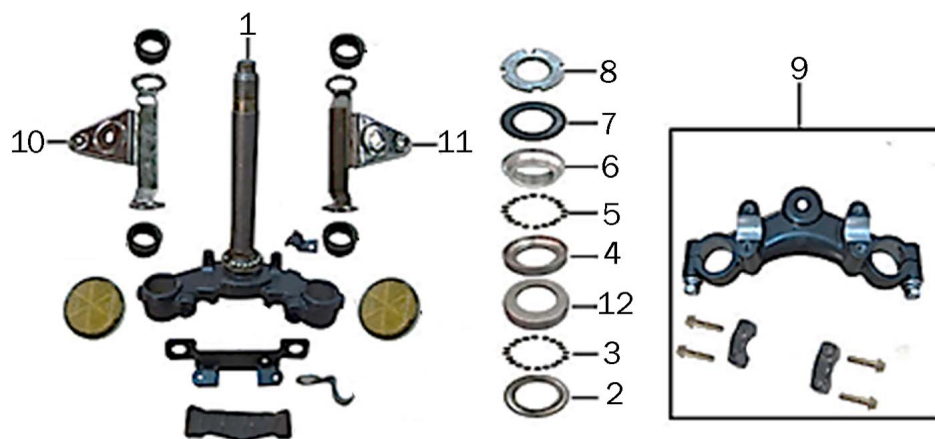

GRUPO DIRECCION

Rating: Not Rated Yet

Price:

Variant price modifier:

Base price with tax:

Price with discount:

Salesprice with discount:

Sales price:

Sales price without tax:

Discount:

Tax amount:

[Ask a question about this product](#)

Description	POS.	CODIGO	DESCRIPCION	DESCRIPTION	CANT
	1	231-51210	CRUCETA CON CAÑO VELA	Body Set,Steering Stem	1
	2	231-51222	CUBETA INF CAÑO VELA	Bottom Bearing Bottom Ball Race	1
	3	231-51716	CRAPODINA	Steering Stem Bearing Ball	1
	4	231-51712	CUBETA SUPERIOR TUBO GIRO	Top Bearing Bottom Ball Race	1
	5	231-51716	CRAPODINA	Steering Stem Bearing Ball	1
	6	231-51711	CUBETA SUPERIOR CAÑO VELA	Top Bearing Top Ball Race	1
	7	231-51322	ARANDELA CAÑO VELA	Dust Cap,Steering Stem	1
	8	231-51223	TUERCA CAÑO VELA	Adjust Nut,Steering Stem	1
	9	231-51311	CABEZAL	Plate, Connecting Upper	1
	10	231-51441	SOPORTE IZQ FAROL DELANTERO	Headlight Bracket,LH	1
	11	231-51431	SOPORTE DER FAROL DELANTERO	Headlight Bracket,RH	1
	12	231-51235	CUBETA INFERIOR TUBO GIRO	Bottom Bearing Top Ball Race	1