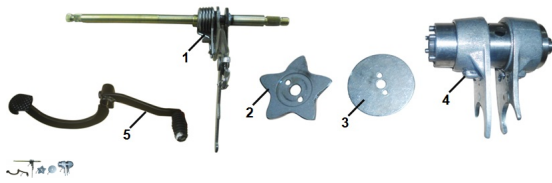

GRUPO EJE DE CAMBIOS

Rating: Not Rated Yet

Price:

Variant price modifier:

Base price with tax:

Price with discount:

Salesprice with discount:

Sales price:

Sales price without tax:

Discount:

Tax amount:

[Ask a question about this product](#)

Description	Ref.	Título	Código
	1	EJE	39-900-16
	2	ESTRELLA	250303530
	3	PLACA SE LECTORA	39-80155
	4	TAMBOR	39-900-17
	5	PALANCA DE CAMBIO	150-80485