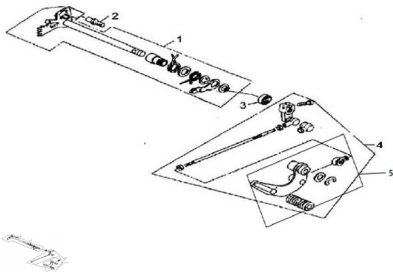

GRUPO EJE PEDAL DE CAMBIOS

Rating: Not Rated Yet

Price:

Variant price modifier:

Base price with tax:

Price with discount:

Salesprice with discount:

Sales price:

Sales price without tax:

Discount:

Tax amount:

[Ask a question about this product](#)

Description	Ref.	Título	Código
	1	KIT EJE	75-24100
	2	TORNILLO FIJADOR	75-24131
	3	RETEN 12X22X5	75-24190
	4	KIT PEDAL DE CAMBIOS	75-24700
	5	MEDIA LUNA PEDAL DE CAMBIOS	75-80055