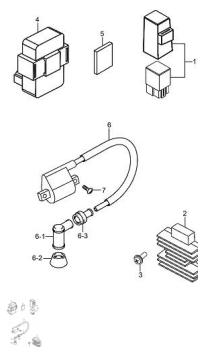

GRUPO ELECTRICO

Rating: Not Rated Yet

Price:

Variant price modifier:

Base price with tax:

Price with discount:

Salesprice with discount:

Sales price:

Sales price without tax:

Discount:

Tax amount:

[Ask a question about this product](#)

Description

Ref.	Título	Código
6-1	CAPUCHON BUJIA	102-510H50000
6-2	COVERTOR BUJIA	102-541H50000
6-3	CABLE DE ALTA TENCION	102-542H50000
1	DESTELLADOR	102-800H50000
2	REGULADOR DE VOLTAJE	102-800H51000
3	TORNILLO	102-112-16166
4	CDI	102-900H50020
5	GOMA ANTI-VIBRACION	102-941H51000
6	BOBINA DE IGNICION	102-410H50020
7	TORNILLO	102-112-75206