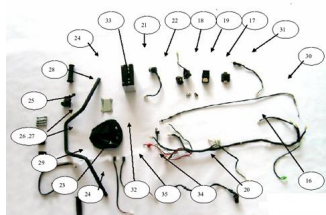

GRUPO ELEMENTOS ELECTRICOS

Rating: Not Rated Yet

Price:

Variant price modifier:

Base price with tax:

Price with discount:

Salesprice with discount:

Sales price:

Sales price without tax:

Discount:

Tax amount:

[Ask a question about this product](#)

Description	Ref.	Título	Código
	16		128-80005
	17		128-80010
	18	RELE DE	128-80015
	19	CDI	128-10565
	20	PAQ. ALTO VOLTAJE	128-80025
	21	BATERIA	128-10570
	22		128-80035
	23		128-80040