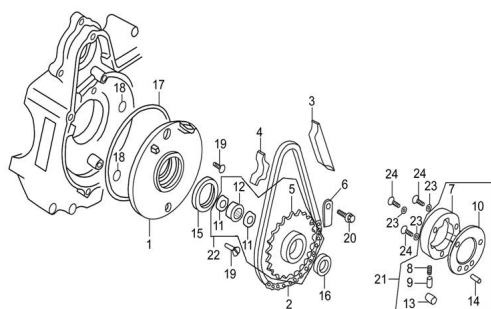

GRUPO EMBRAGUE DE ARRANQUE

Rating: Not Rated Yet

Price:

Variant price modifier:

Base price with tax:

Price with discount:

Salesprice with discount:

Sales price:

Sales price without tax:

Discount:

Tax amount:

[Ask a question about this product](#)

Description

Ref.	Título	Código
1	TAPA CENTRAL	10-28174/1P50FM
2	CADENA DE ARRANQUE	250302315
3	TENSOR CADENA DE ARRANQUE	250302320
4	GUIA CADENA DE ARRANQUE	250302325
5	ENGRANAJE DE ARRANQUE	250302353
6	LÁMINA LOCALIZADORA ENGRANAJE	250302335
7	CUERPO EMBRAGUE DE ARRANQUE	250302340