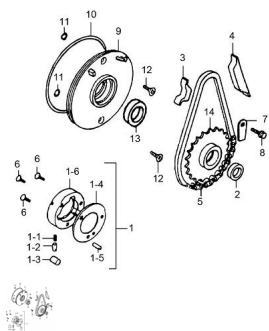

GRUPO EMBRAGUE DE ARRANQUE

Rating: Not Rated Yet

Price:

Variant price modifier:

Base price with tax:

Price with discount:

Salesprice with discount:

Sales price:

Sales price without tax:

Discount:

Tax amount:

[Ask a question about this product](#)

Description

Ref.	Título	Código
1-1	RESORTE	102-644H12000
1-2	ALIJAMIENTO RESORTE	102-633H12000
1-3	ROEDILLO	102-645H12000
1-4	COVERTOR EMBRAGUE DE ARRANQUE	102-624H12000
1-5	PERNO	102-627H12000
1-6	CUERPO EMBRAGUE DE ARRANQUE	102-630H12000
1	KIT EMBRAGUE DE ARRANQUE	102-640H12000
2	RETEN ENGRANAJE IMPULSOR CADENA	102-283H18011
3	GUIA IMPULSOR CADENA Nº1	102-733H12000
4	GUIA IMPULSOR CADENA Nº2	102-734H12000
5	CADENA	102-735H12000