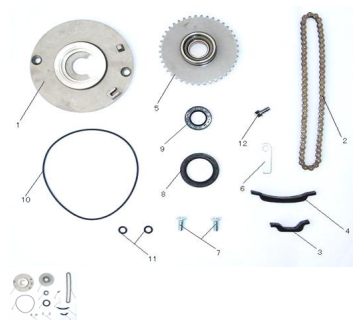

## GRUPO EMBRAGUE DE ARRANQUE

Rating: Not Rated Yet

**Price:**

Variant price modifier:

Base price with tax:

Price with discount:

Salesprice with discount:

Sales price:

Sales price without tax:

Discount:

Tax amount:

[Ask a question about this product](#)

Description	Ref.	Título	Código
	1	TAPA CENTRAL	
	2	CADENA DE	
	3	GUIA IMPULSOR CADENA	
	4	TENSOR CADENA DE	

Ref.	Título	Código	
	5		
	6		
	7	TORNILLO M5X12	
	8	RETEN	
	9	RETEN	
	10	O-RING	98-GB3452
	11	O-RING	98-GB3452
	12	TORNILLO M6X12	