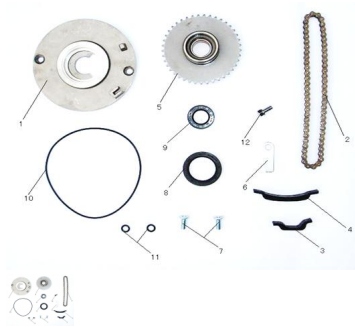

GRUPO EMBRAGUE DE ARRANQUE

Rating: Not Rated Yet

Price:

Variant price modifier:

Base price with tax:

Price with discount:

Salesprice with discount:

Sales price:

Sales price without tax:

Discount:

Tax amount:

[Ask a question about this product](#)

Description	Ref.	Título	Código
	1	TAPA CENTRAL	
	2	CADENA DE	
	3	GUIA IMPULSOR CADENA	
	4	TENSOR CADENA DE