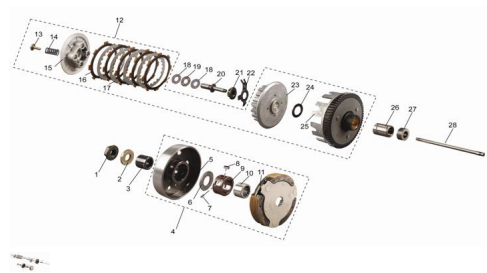

GRUPO EMBRAGUE

Rating: Not Rated Yet

Price:

Variant price modifier:

Base price with tax:

Price with discount:

Salesprice with discount:

Sales price:

Sales price without tax:

Discount:

Tax amount:

[Ask a question about this product](#)

Description

	Ref.	Título		Código
1		Nut		111-ZA1-40085
2		Washers		111-ZA1-40040
3		Bush		111-ZA1-40000
4		Main clutch		111-ZA1-41000
5		Clutch		111-ZA1-41100
6		Washers		111-ZA1-41085
7		Compression		111-ZA1-41070
8		Main clutch		111-ZA1-41000
9		Cage		111-ZA1-41080
10		Main clutch		111-ZA1-41000
11		Clutch?carrier assy		111-ZA1-41200
12		Více Clutch		111-ZA1-42000
13		Bolt		111-ZA1-42400
14		Compression		111-ZA1-42070