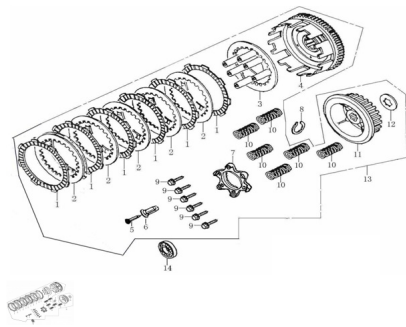

GRUPO EMBRAGUE

Rating: Not Rated Yet

Price:

Variant price modifier:

Base price with tax:

Price with discount:

Salesprice with discount:

Sales price:

Sales price without tax:

Discount:

Tax amount:

[Ask a question about this product](#)

Description	Ref.	Título	Código
	1	DISCO DE	169-22214
	2		169-22215
	3	PLATILLO DE EMPUJE	169-22122
	4	CAMPANA DE EMBRAGUE	169-22150
	5	VARILLA I	169-22314
	6		169-22401