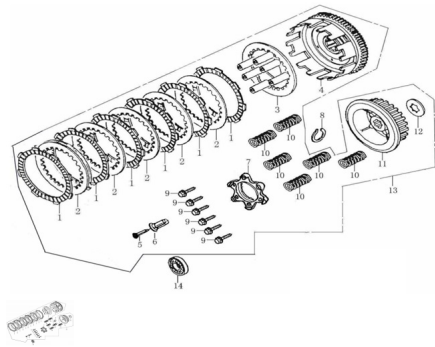

GRUPO EMBRAGUE

Rating: Not Rated Yet

Price:

Variant price modifier:

Base price with tax:

Price with discount:

Salesprice with discount:

Sales price:

Sales price without tax:

Discount:

Tax amount:

[Ask a question about this product](#)

Description	Ref.	Título	Código
	1	DISCO DE	169-22214
	2		169-22215
	3	PLATILLO DE EMPUJE	169-22122
	4	CAMPANA DE EMBRAGUE	169-22150
	5	VARILLA I	169-22314