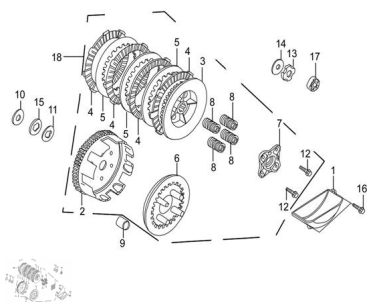

GRUPO EMBRAGUE

Rating: Not Rated Yet

Price:

Variant price modifier:

Base price with tax:

Price with discount:

Salesprice with discount:

Sales price:

Sales price without tax:

Discount:

Tax amount:

[Ask a question about this product](#)

Description	Ref.	Título	Código
	1	TAPA SEP ARADORA DE ACEITE	250302210
	2	CAMPANA	250302215
	3	DISCO DE	250302220
	4	DISCO DE	250302225
	5		250302230