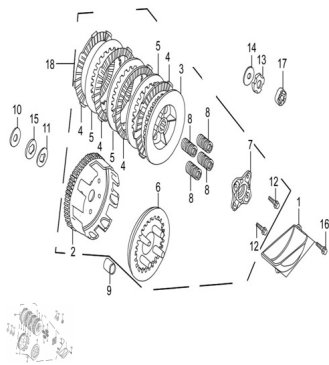

GRUPO EMBRAGUE

Rating: Not Rated Yet

Price:

Variant price modifier:

Base price with tax:

Price with discount:

Salesprice with discount:

Sales price:

Sales price without tax:

Discount:

Tax amount:

[Ask a question about this product](#)

Description	Ref.	Título	Código
	1	TAPA SEP ARADORA DE ACEITE	250302210
	2	CAMPANA	250302215
	3	DISCO DE	250302220
	4	DISCO DE	250302225
	5		250302230