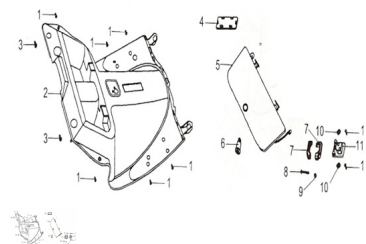

GRUPO ENVOLTURA PROTECTORA

Rating: Not Rated Yet

Price:

Variant price modifier:

Base price with tax:

Price with discount:

Salesprice with discount:

Sales price:

Sales price without tax:

Discount:

Tax amount:

[Ask a question about this product](#)

Description

Ref.	Título	Código
2	TAPA FRONTAL POSTERIOR	22-105-070100RO
3	TORNILLO ST5 X 18	22-GB845-85-5
4	CUBRE NUMERO	22-105-070200
5	TAPA TORNILLOS FRONTAL	22-105-070300
6	LLAVE GUANTERA DELANTERA	22-105-070400
6	TORNILLO ST4.8 X 16	22-GB845-85-6
7	TAPA CAJON DELANTERO	22-105-070600
8	TORNILLO M5 X 40	22-GB818-85-3
9	TUERCA M5	22-GB6187-86-1
11	ASIENTO TAPA CAJON DELANTERO	22-105-070700