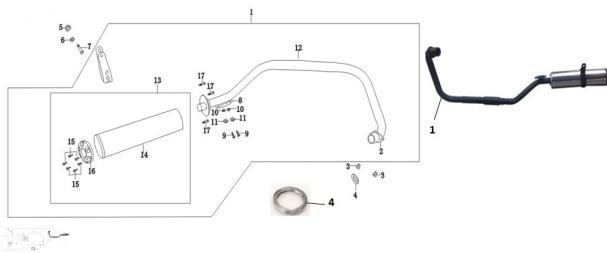

GRUPO ESCAPE (RX 200 NAKED, RX 200 NAKED E, RX 200 R, RX 200 RE)

Rating: Not Rated Yet

Price:

Variant price modifier:

Base price with tax:

Price with discount:

Salesprice with discount:

Sales price:

Sales price without tax:

Discount:

Tax amount:

[Ask a question about this product](#)

Description	Ref.	Título	Código
	1	CAÑO DE ESCAPE	138-18056
	4	JUNTA DE ESCAPE	138-18065
	12	ESCAPE EXTREMO INFERIOR	138-18116
	13		138-18117
	18		138-80070