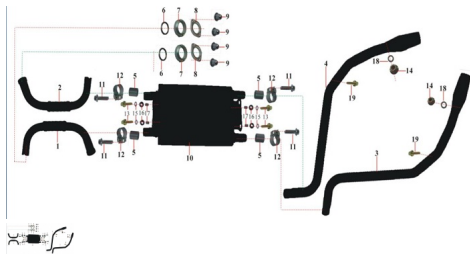

GRUPO ESCAPE

Rating: Not Rated Yet

Price:

Variant price modifier:

Base price with tax:

Price with discount:

Salesprice with discount:

Sales price:

Sales price without tax:

Discount:

Tax amount:

[Ask a question about this product](#)

Description	Ref.	Título	Código
	1	ESCAPE D	
	2	ESCAPE D	
	3	ESCAPE LATERAL	100-03-000
	4	ESCAPE LATERAL DERECHO	100-05-000
	5		
	6	JUNTA DE