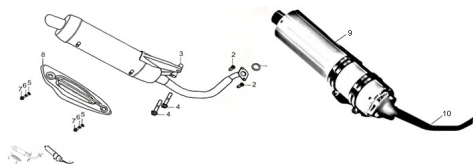

GRUPO ESCAPE

Rating: Not Rated Yet

Price:

Variant price modifier:

Base price with tax:

Price with discount:

Salesprice with discount:

Sales price:

Sales price without tax:

Discount:

Tax amount:

[Ask a question about this product](#)

Description

	Ref.	Título	Código
1		JUNTA CANO DE ESCAPE	22-105-190100
2		TUERCA M6	22-105-190200
3		CANO DE ESCAPE VIEJA VERSION	22-105-190300
4		TORNILLO M10 X 55	22-GB5787-86-4
5		ARANDELA 6	22-GB95-85
6		ARANDELA RESORTE D6	22-GB96-87
7		TORNILLO M6 X 10	22-GH5787-86
8		PROTECTOR CANO DE ESCAPE	22-105-190400
9		SILENCIADOR NUEVA VERSION	22-80005
10		CAÑO DE ESCAPE NUEVA VERSION	22-80000