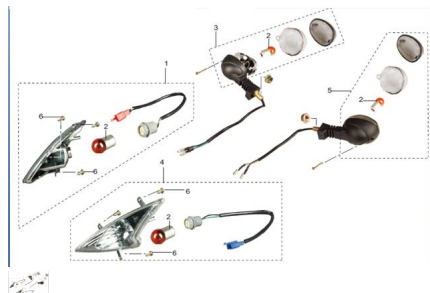

GRUPO FAROL DE GIROS DELANTEROS

Rating: Not Rated Yet

Price:

Variant price modifier:

Base price with tax:

Price with discount:

Salesprice with discount:

Sales price:

Sales price without tax:

Discount:

Tax amount:

[Ask a question about this product](#)

Description

	Ref.	Título	Código
1		luz de giro delantera derecha	WA5-621000-0
2		lampara luz de giro 12V10W	BGB15766.1-12VRY10W
3		lampara de luz de giro derecha trasera	WA5-642000-0
4		luz de giro delantera izquierda	WA5-622000-0
5		"" Consultar ""	WA5-641000-0
6		tornillo	BGB/T845-ST4.8x16-W2